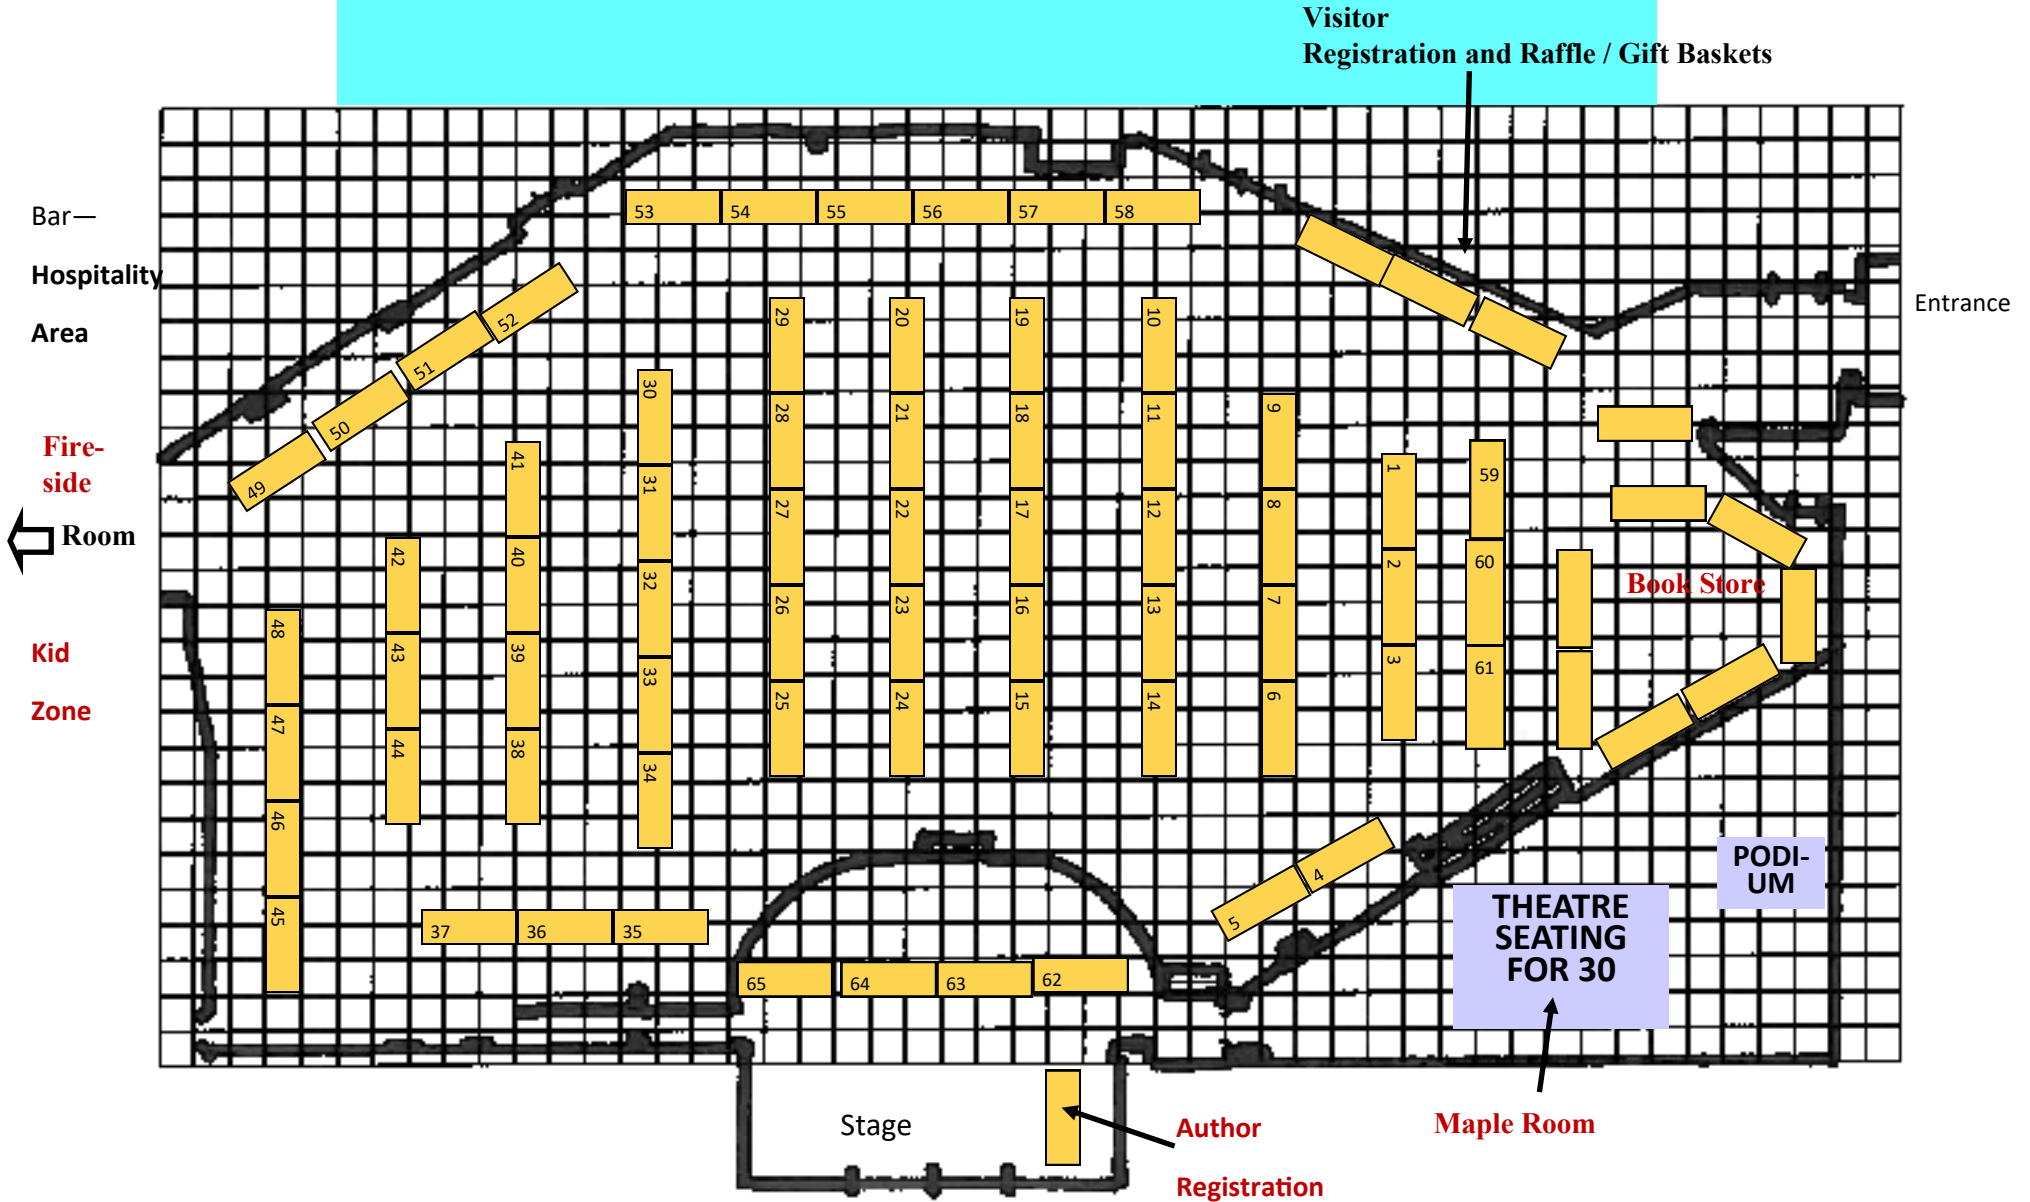

07-20-19—SATURDAY—PAYSON BOOK FESTIVAL—7AM

Stage Doors open 7:30am,

Close 9am, Reopen 3:30pm.

Drive up, drop off, Park east lot.